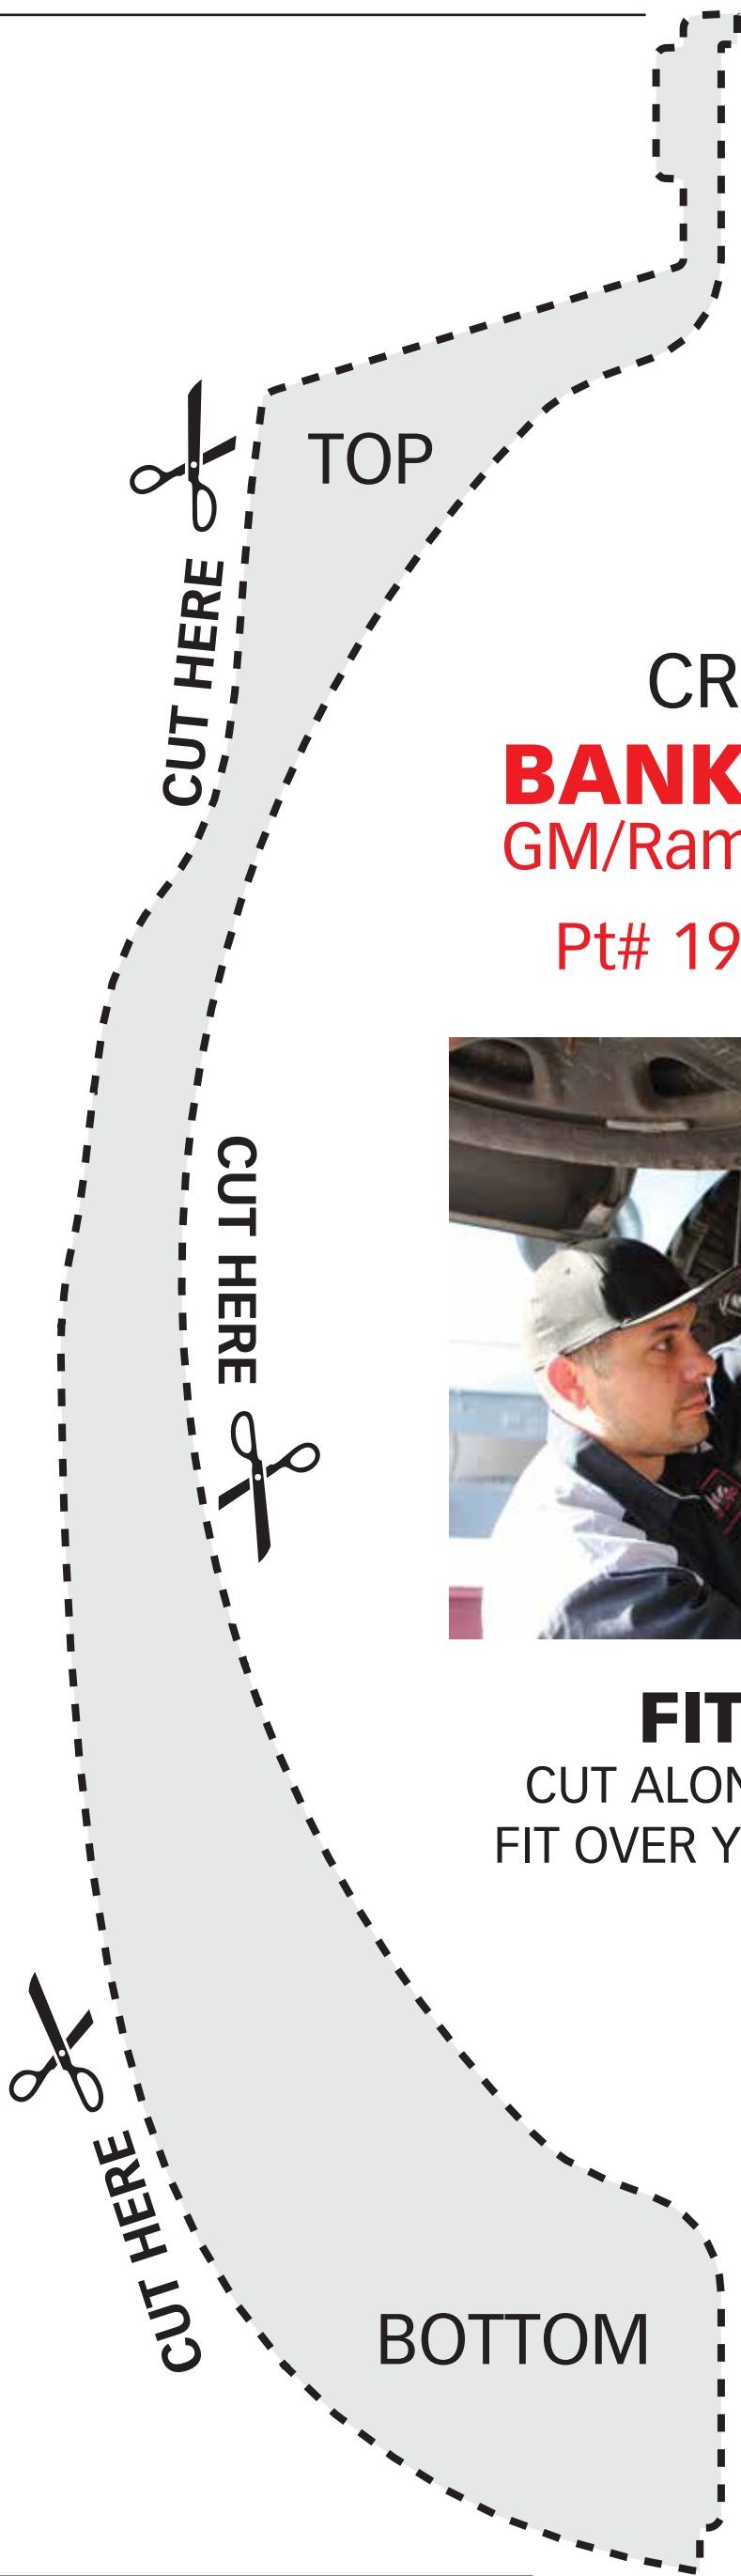

# SIDE

CROSS SECTION

**BANKS DIFF COVER**  
GM/Ram 11.5"/11.8" 14-Bolt

Pt# 19249, 19259, 19269

## FITMENT GUIDE

CUT ALONG BLACK DOTTED LINE &  
FIT OVER YOUR EXISTING DIFF COVER

0" 1" 2" 3" 4" 5" 6" 7" 8" 9" 10" 11" 12" 13" 14" 15"

## FITMENT GUIDE

CUT ALONG BLACK DOTTED LINE & FIT OVER YOUR EXISTING DIFF COVER

# TOP CROSS SECTION

0" 1" 2" 3" 4" 5" 6" 7" 8" 9" 10" 11" 12" 13" 14" 15"