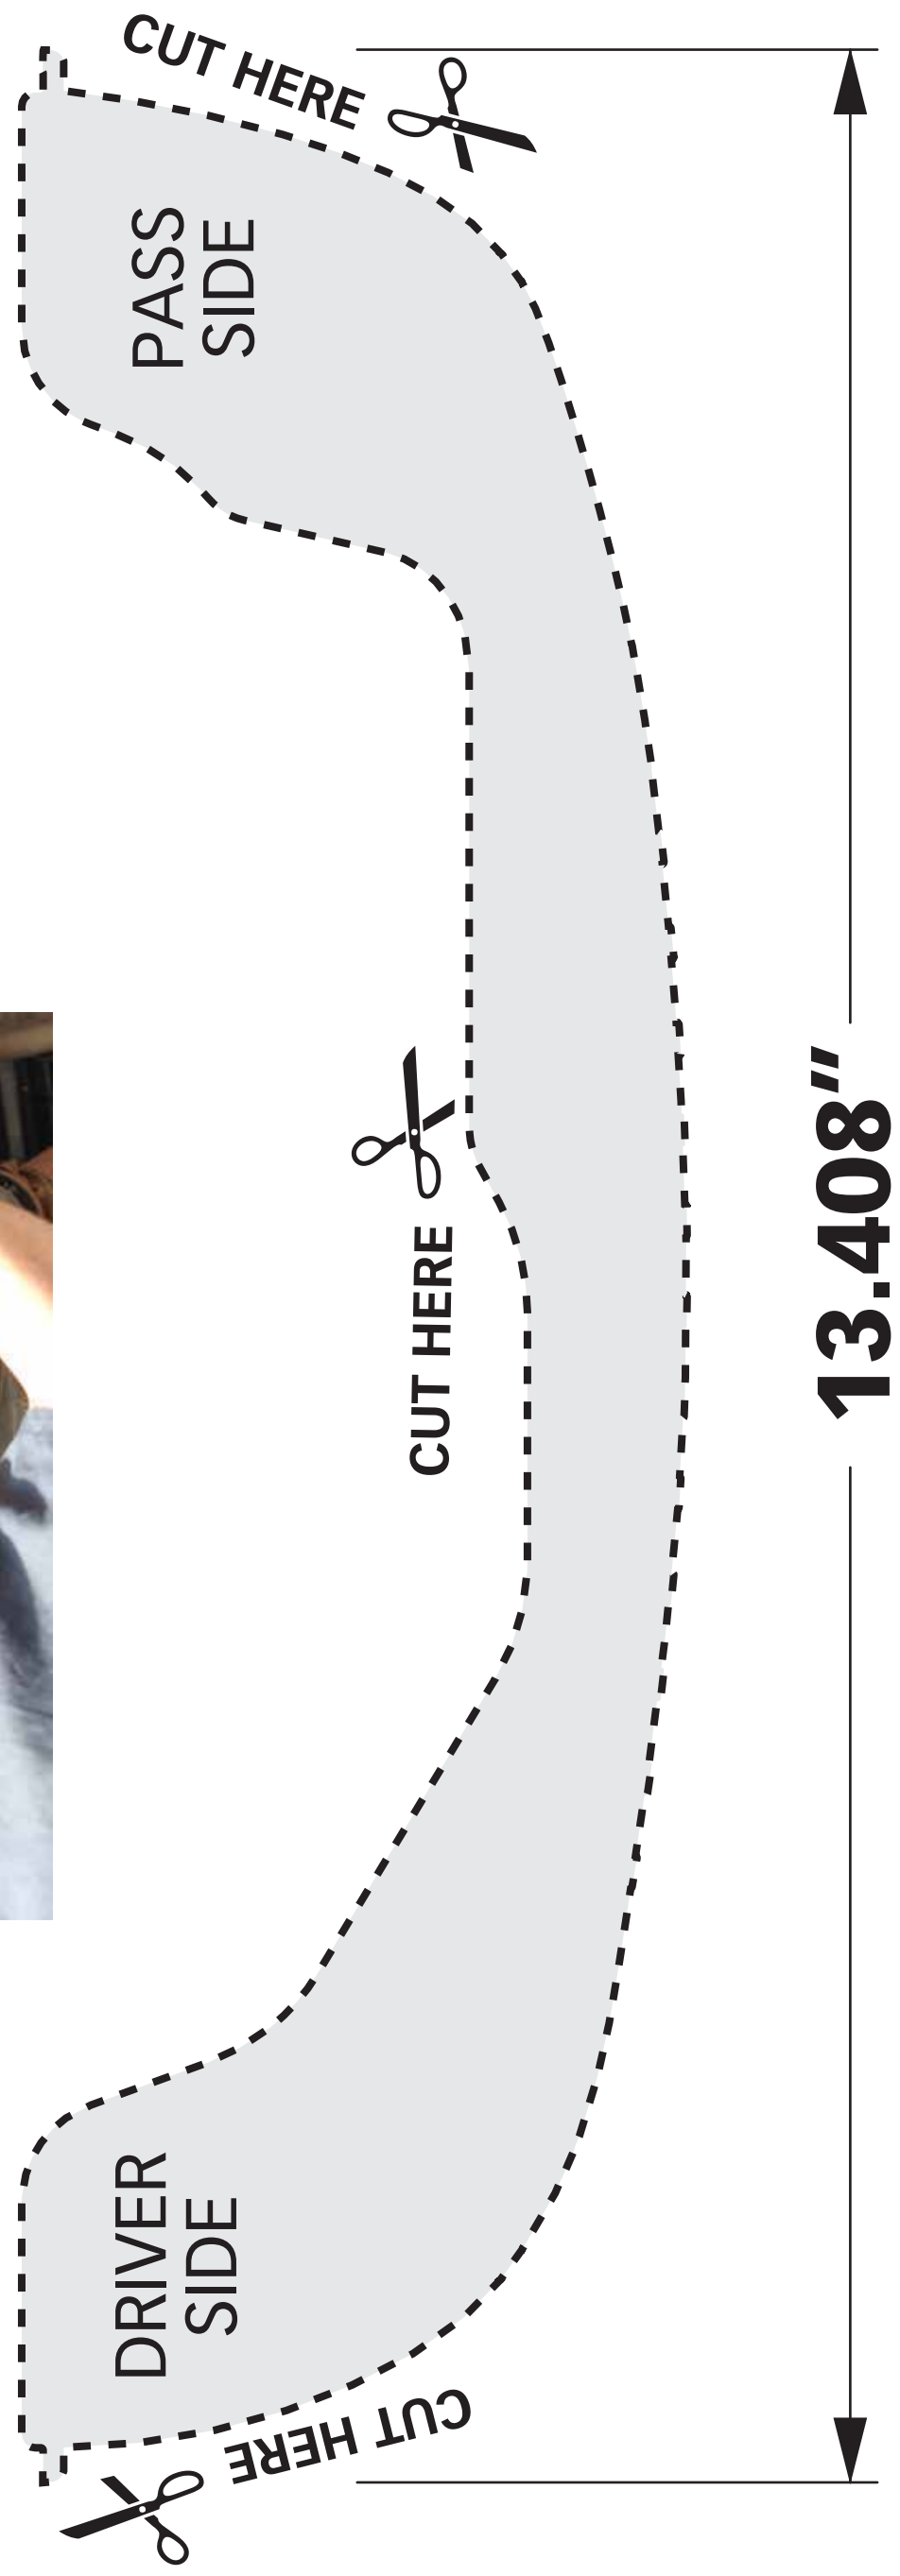

## FITMENT GUIDE

CUT ALONG BLACK DOTTED LINE &  
FIT OVER YOUR EXISTING DIFF COVER

0" 1" 2" 3" 4" 5" 6" 7" 8" 9" 10" 11" 12" 13" 14" 15"

# BANKS DIFF COVER

GM/Ram 11.5"/11.8" 14-Bolt

Pt# 19249, 19259, 19269

## FITMENT GUIDE

CUT ALONG BLACK DOTTED LINE & FIT OVER YOUR EXISTING DIFF COVER

# TOP CROSS SECTION

0" 1" 2" 3" 4" 5" 6" 7" 8" 9" 10" 11" 12" 13" 14" 15"